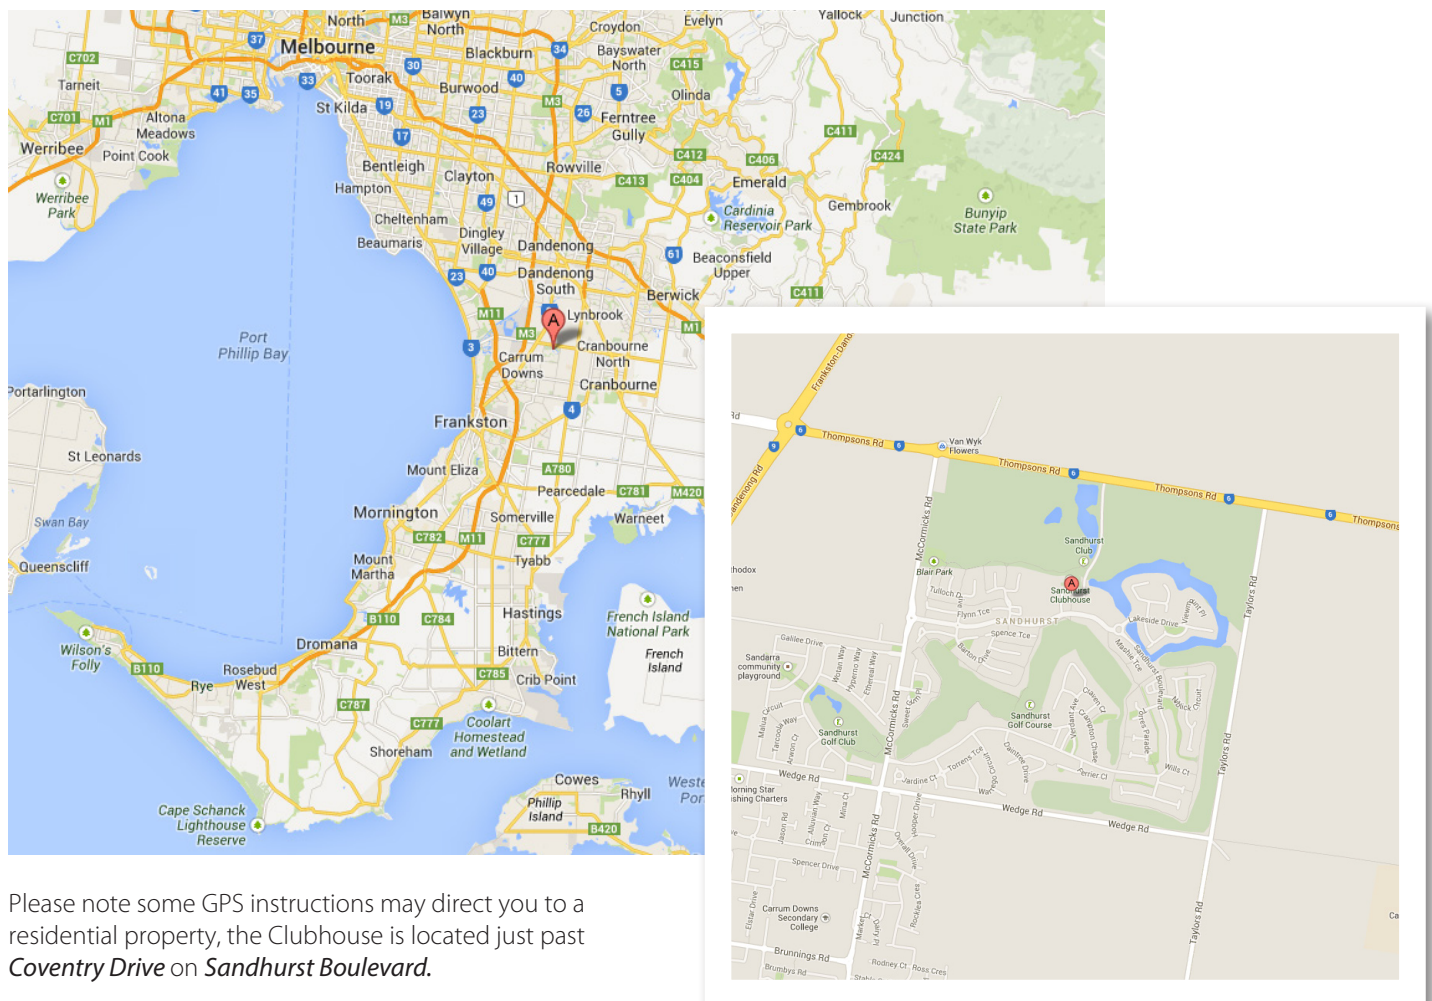

SANDHURST
CLUB

HEALTH.
GOLF.
LIFESTYLE.

SANDHURST CLUB

75 SANDHURST BOULEVARD/CLUBHOUSE LANE
SANDHURST, VIC 3977

From Melbourne:

We're located approximately 40km out of Melbourne following the *Monash (M1) Freeway*, which continues onto the *South Gippsland (M420) Hwy*. Exit onto *Thompsons Road* and left on *McCormicks Road*. You will find our main entrance off Sandhurst Boulevard (to your left). Alternatively along *Eastlink (M3)*, take the *Thompsons Road* exit and head west. At the roundabout turn right onto McCormicks road, you will find our main entrance off Sandhurst Boulevard to your left.

From the Peninsula:

From *Peninsula Link (M11)*, head North towards Dandenong and take the *Dandenong-Frankston Road* exit and turn right, followed by a right turn onto *Wedge Road*, a left turn onto *McCormicks Road* and finally, turn right into our main entrance on *Sandhurst Boulevard*. You will find our main entrance off Sandhurst Boulevard (to your left).

Melways Reference 128 C9

Please note some GPS instructions may direct you to a residential property, the Clubhouse is located just past *Coventry Drive* on *Sandhurst Boulevard*.